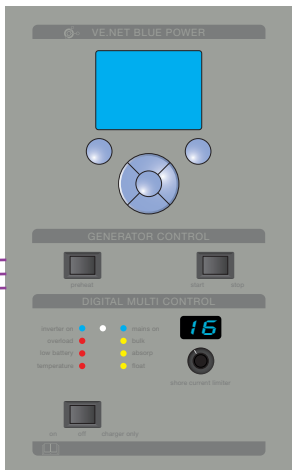

BluePower panel

Shore

Start/stop signal

Generator

VE.BUS

VE.NET Battery Controller

VE.NET Battery Controller