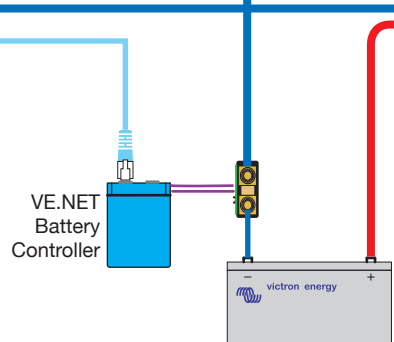

BluePower panel

Shore

Start/stop signal

Generator

VE.BUS

VE.NET Battery Controller

VE.NET Battery Controller