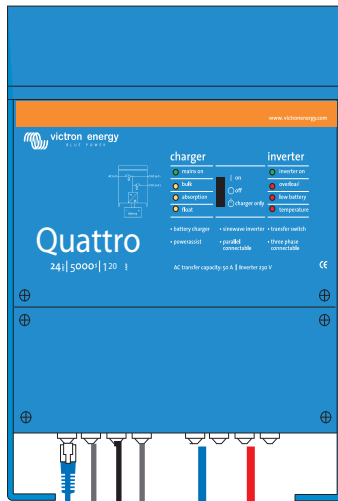

BluePower panel

Shore

Start/stop signal

Generator

VE.BUS

VE.NET Battery Controller

VE.NET Battery Controller