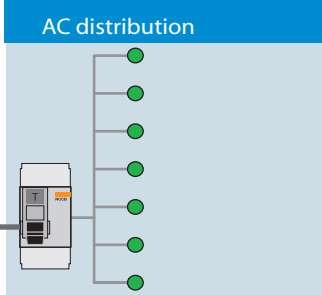

BluePower panel

Shore

Start/stop signal

Generator

VE.BUS

VE.NET Battery Controller

VE.NET Battery Controller