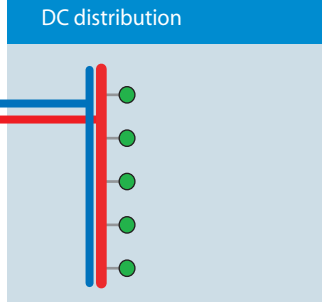

BluePower panel

Shore

Start/stop signal

Generator

VE.BUS

VE.NET Battery Controller

VE.NET Battery Controller